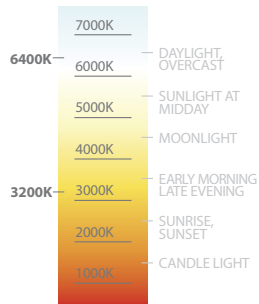

	Watt	Lumen	Protection Class
GO-7600 LED POOL LIGHT	35W	3000lm	IP68

	Watt	Lumen	Protection Class
GO-7601 LED POOL LIGHT	15W	1500lm	IP68

WALL LIGHTS

<b>VOLT</b> AC220 - 240V	<b>WATT</b> max. 60W	<b>LIGHT EFFICIENCY</b> 70lm/W	<b>POWER FACTOR</b> PF ≥ 0.6
-----------------------------	-------------------------	-----------------------------------	---------------------------------