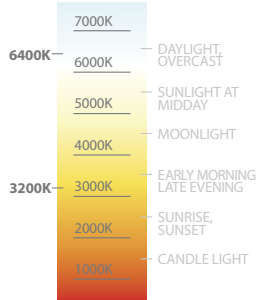

up to
2
years

WARRANTY

Up to
90%
Energy
Saving

LED RECHARGEABLE BULBS & FIXTURES

VOLT AC85- 265V	HERTZ 50 - 60Hz	CRI $R_a \geq 80$	POWER FACTOR PF ≥ 0.6	CHARGING TIME 8 Hours