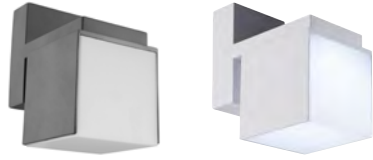

Watt	Lumen	Size
GO-7329 LED WALL LIGHT IP54	6W	270lm	100x170mm
GO-7329 LED WALL LIGHT IP54	6W	270lm	100x170mm