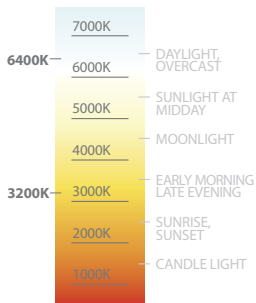

LED UNDERWATER FIXTURES

VOLT 12V	HERTZ 50 - 60Hz	LIFETIME 20000h	CRI R_a ≥ 85