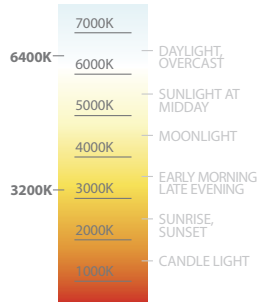

LED OFFICE LIGHTS