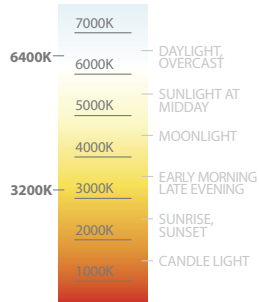

2 years

WARRANTY

Up to
90%
Energy
Saving

LED BULBS

VOLT AC170 - 265V	HERTZ 50 60Hz	LIFETIME 30000h	CRI $R_a \geq 80$	LIGHT EFFICIENCY 90lm/W	POWER FACTOR PF ≥ 0.6