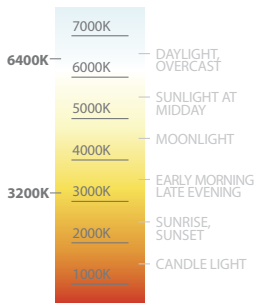

LED DOWNLIGHTS