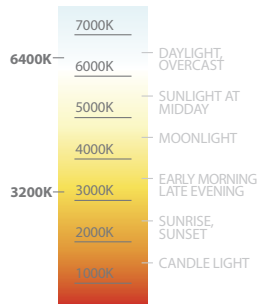

GARDEN LIGHTS