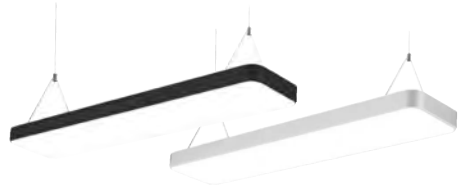

Watt	Size	Lumen
GO-2492 LED OFFICE LIGHT	48W	15x120cm	4320lm

	Watt	Size	Lumen
GO-2493 LED OFFICE LIGHT	60W	20x120cm	5400lm