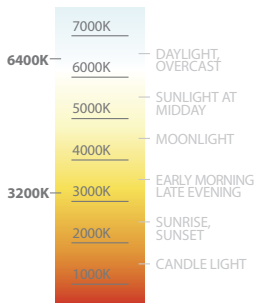

LED PANELS & FIXTURES