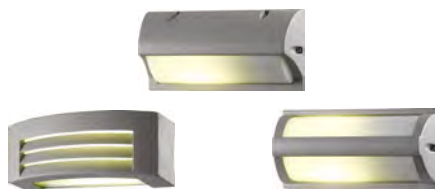

Lampholder	Size
GO-7066 WALL LIGHT IP54	E27	113x290mm
GO-7067 WALL LIGHT IP54	E27	116x250mm
GO-7068 WALL LIGHT IP54	E27	116x250mm