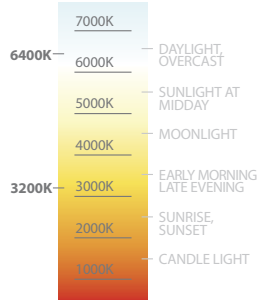

up to
3
years

WARRANTY

LED STREETLIGHTS AND HIGHBAYS

VOLT AC85 - 265V	HERTZ 50 - 60Hz	LIFETIME 30000h	CRI $R_a \geq 80$	LIGHT EFFICIENCY 90-100lm/W	POWER FACTOR PF ≥ 0.9