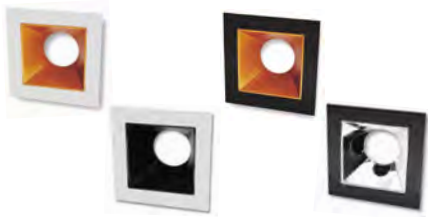

Lampbase	Sizes	Cutout
GO-6519 SPOTLIGHT FIXTURE	GU5.3/GU10	100x40mm	80mm
GO-6520 SPOTLIGHT FIXTURE	GU5.3/GU10	100x40mm	80mm
GO-6521 SPOTLIGHT FIXTURE	GU5.3/GU10	100x40mm	80mm
GO-6522 SPOTLIGHT FIXTURE	GU5.3/GU10	100x40mm	80mm