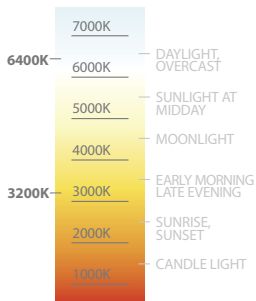

LED TRACK LIGHTS & ACCESSORIES