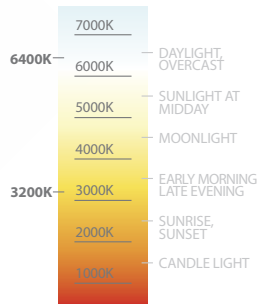

2 years
WARRANTY

LED WALL FIXTURES

VOLT AC165- 265V	HERTZ 50 - 60Hz	LIFETIME 30000h	CRI R_a ≥ 80	LIGHT EFFICIENCY 80-90lm/W	POWER FACTOR PF ≥ 0.6